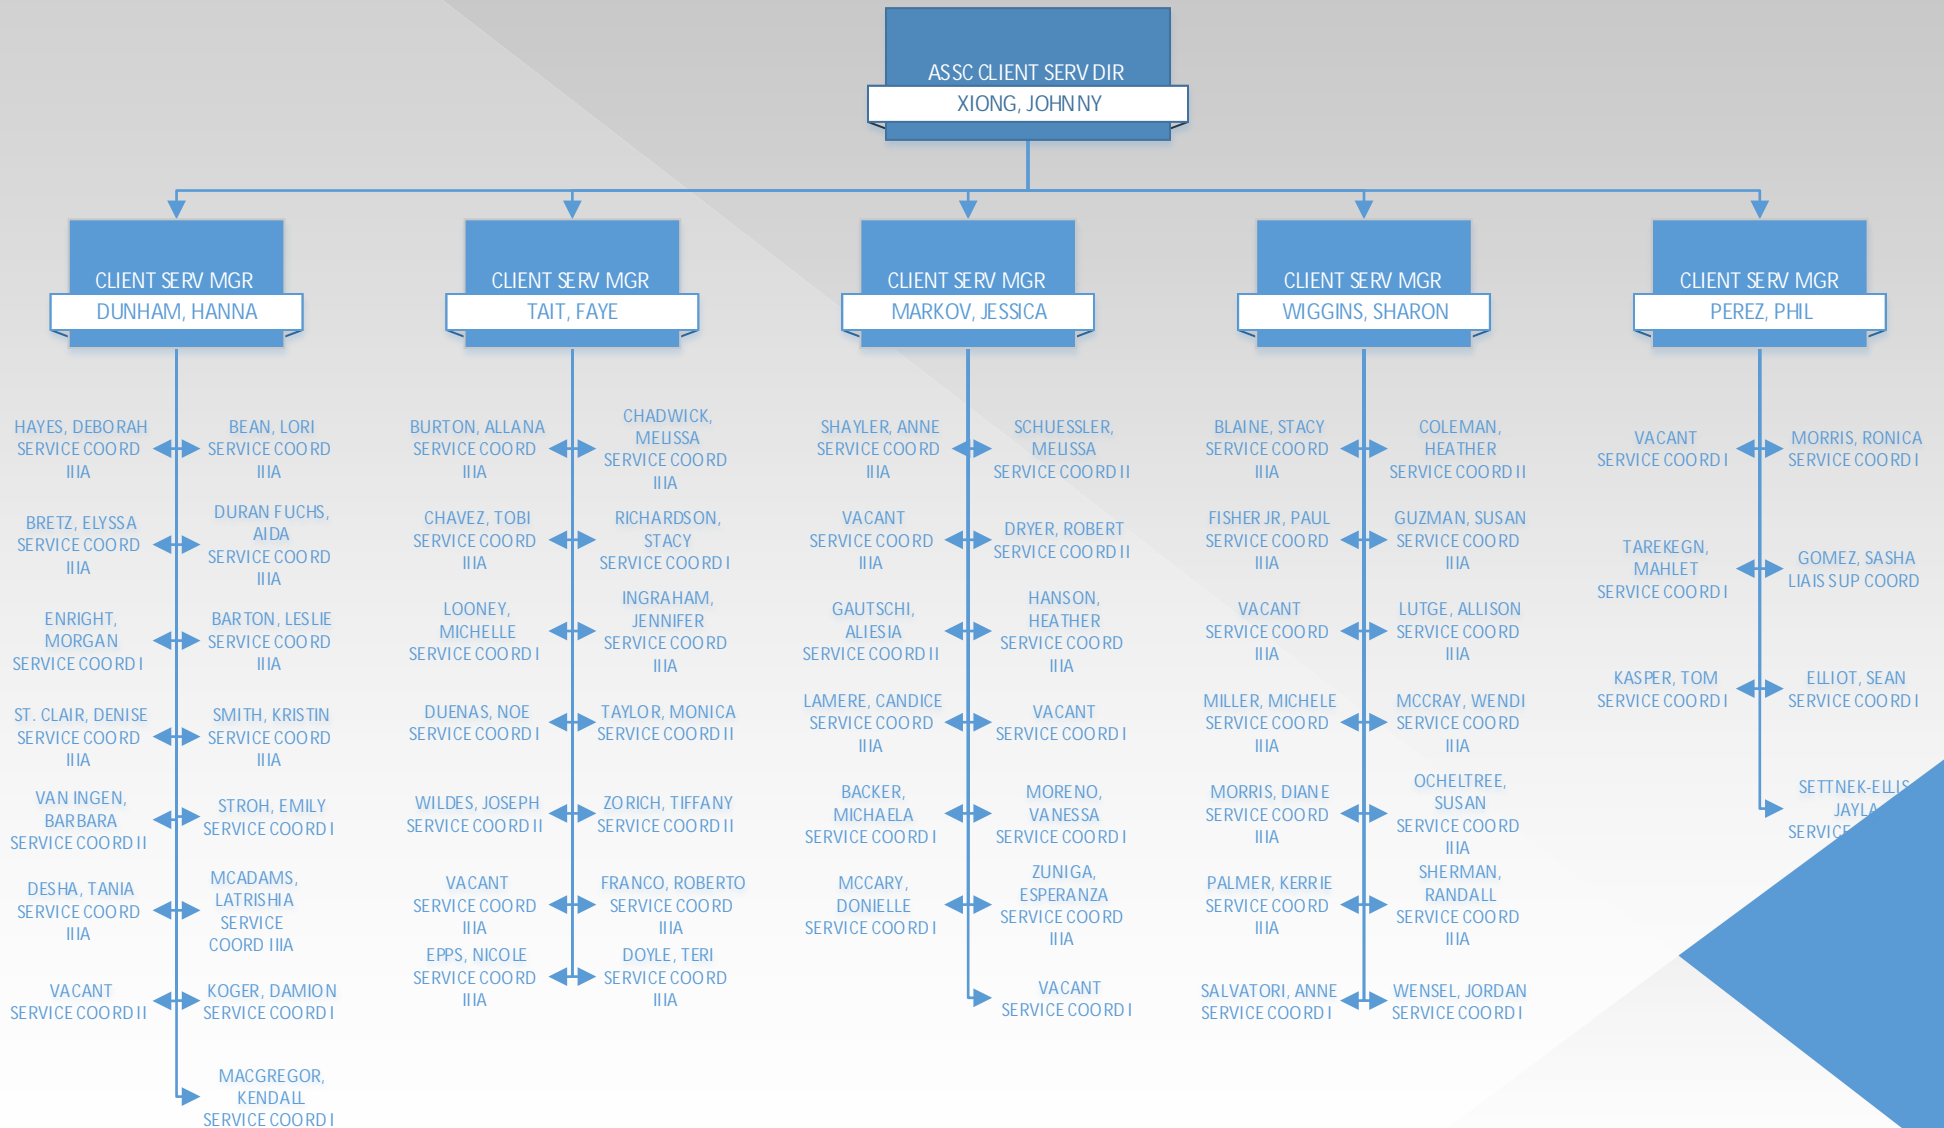

**ASSC CLIENT SERV DIR**  
**BLOOM, JENNIFER**

Alta California  
Regional Center