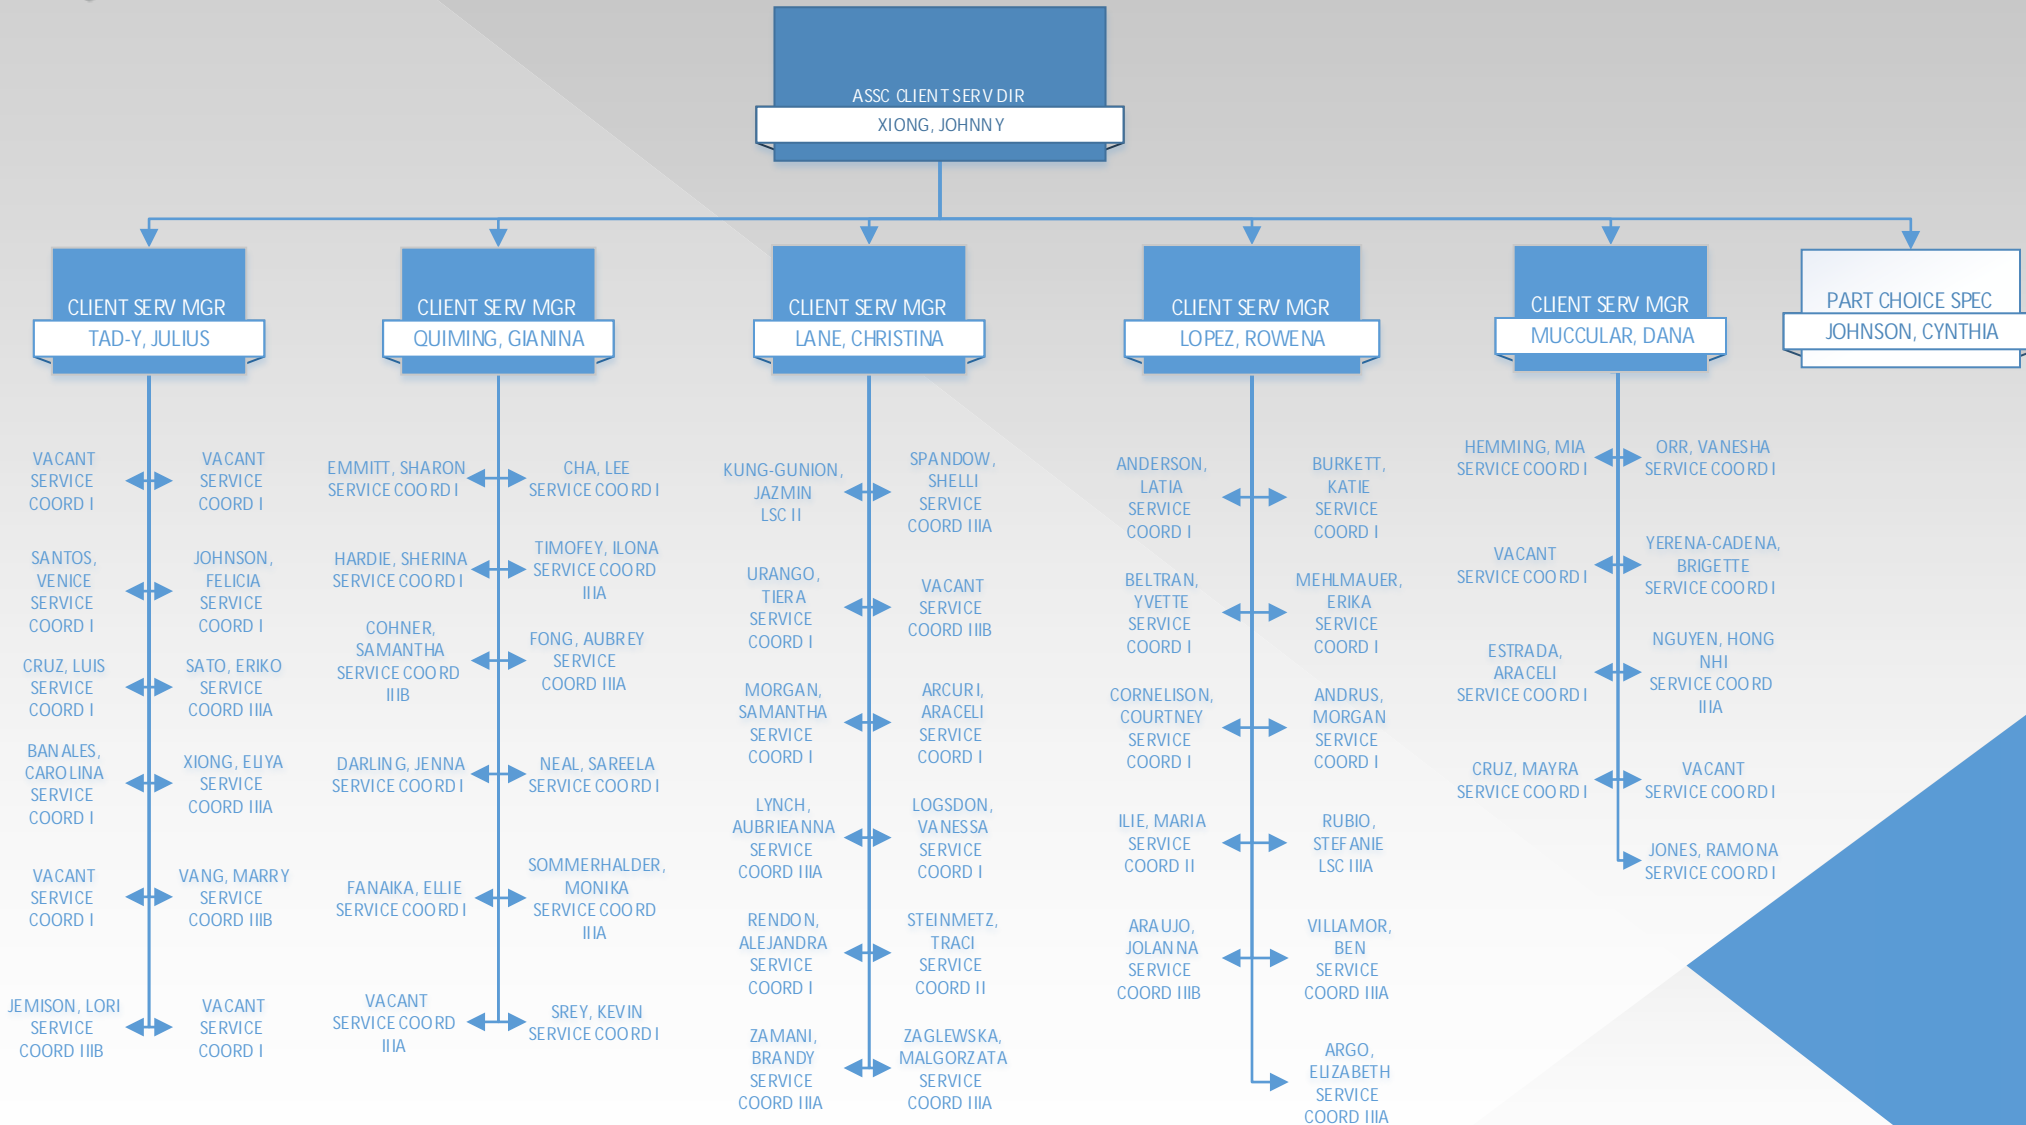

**ASSC CLIENT SERV DIR**  
**BLOOM, JENNIFER**

Alta California  
Regional Center