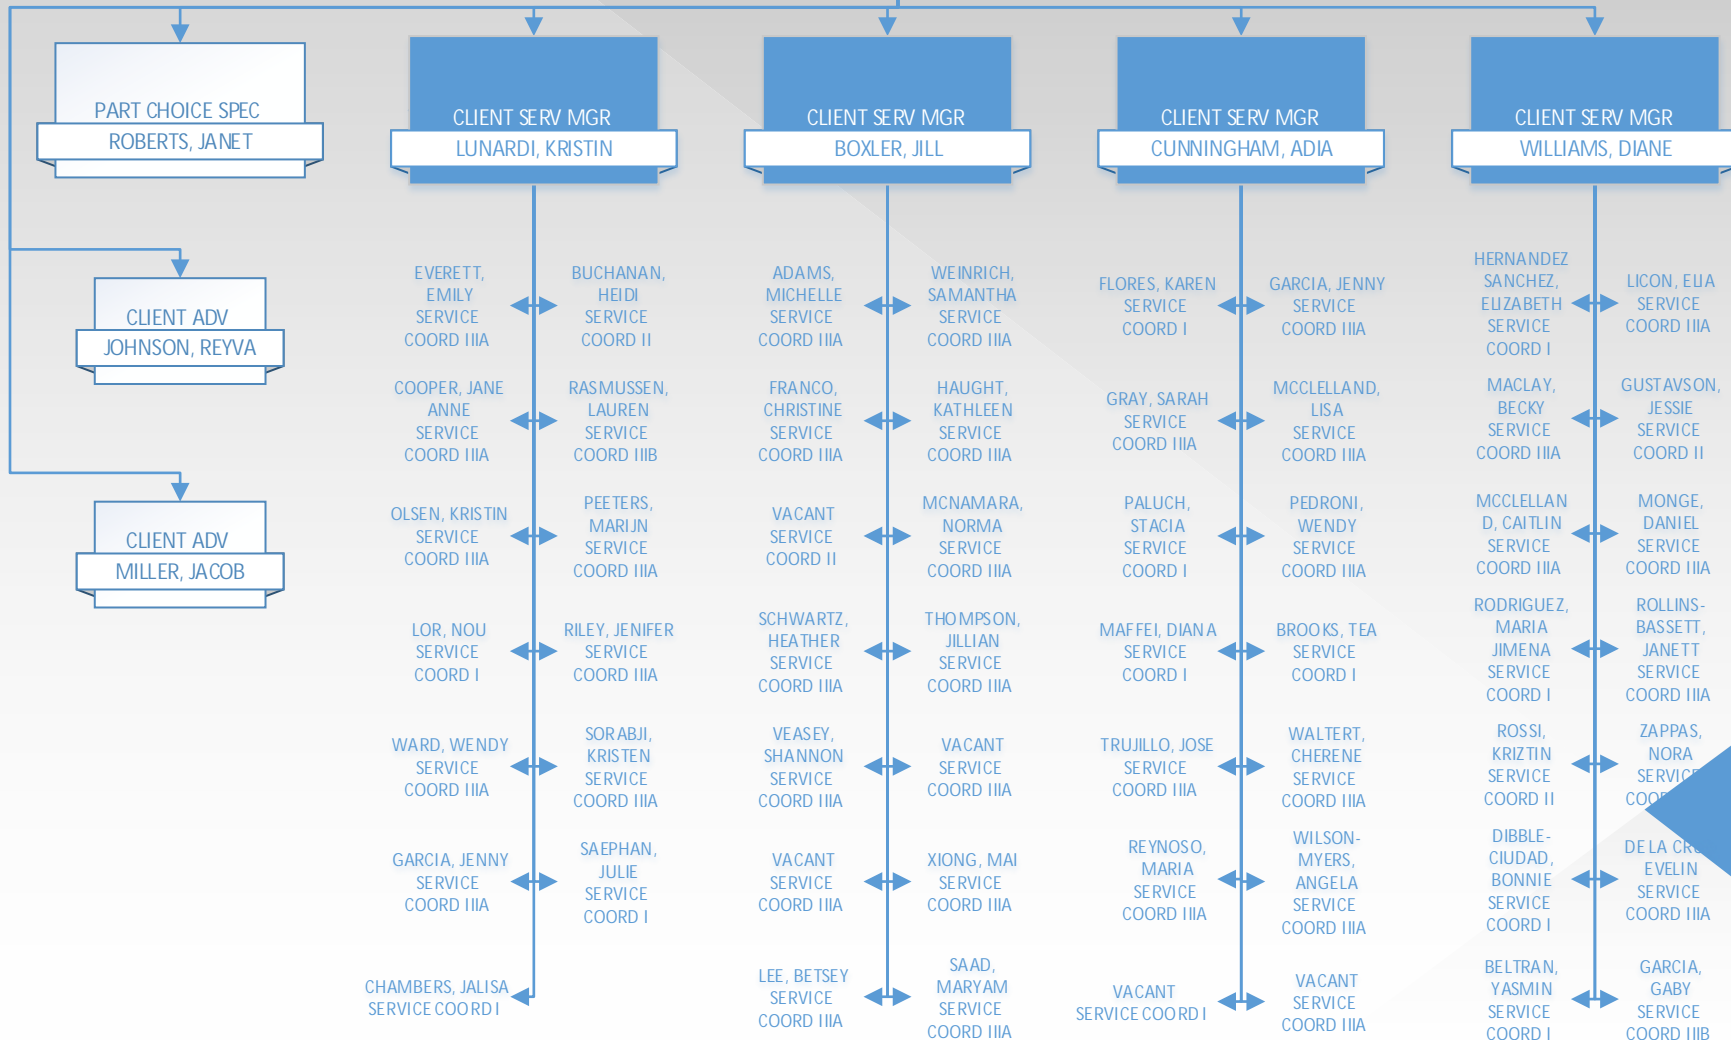

**ASSC CLIENT SERV DIR**  
**BLOOM, JENNIFER**

Alta California  
Regional Center